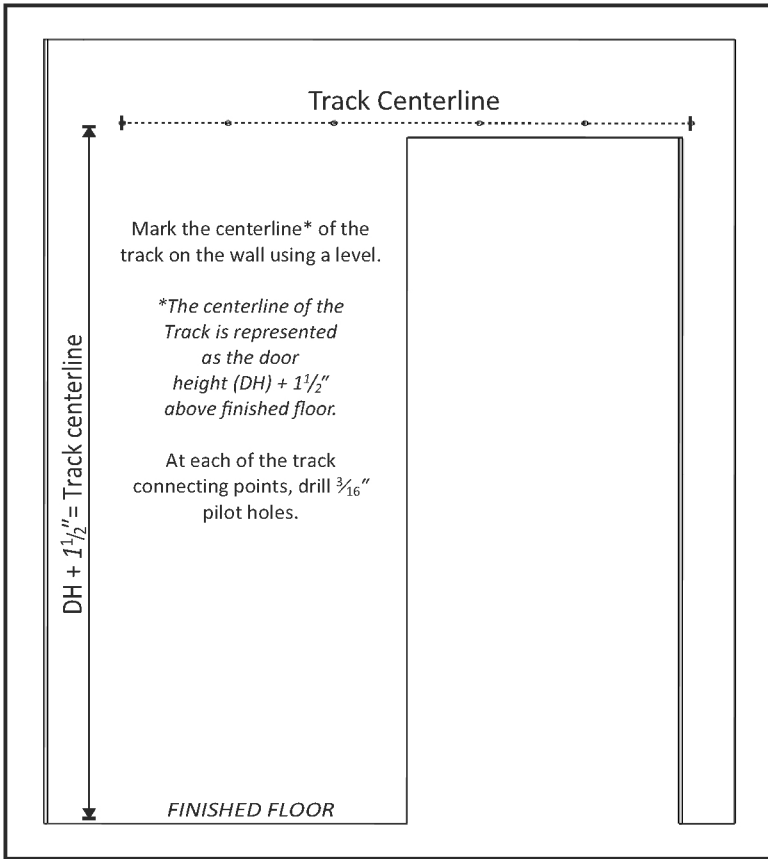

# Track Installation

## Optional Accessories

Track Connecting Plate  
1 each  
Part #6008C.\*

Door Guide "U"  
1 set  
Includes 2 "U" guides, 2 wood screws and 1 felt pad  
Part #6001U.\*

**NOTE:** Use the provided T-guide wood screws for U-guide installation.

Sidewall Guide Bracket  
1 each  
Includes 1 bracket, 4 machine screws, 4 nuts and 1 felt pad  
Part #6001SW.\*

**NOTE:** Use the provided T-guide wood screws for side wall guide installation.

MP Soft Stop  
1 set  
Includes 2 Soft Stop mechanisms, 2 triggers and 4 wood screws  
Part #6008SOFT11 (4'-7" track)  
Part #6008SOFT17 (8'+ track)