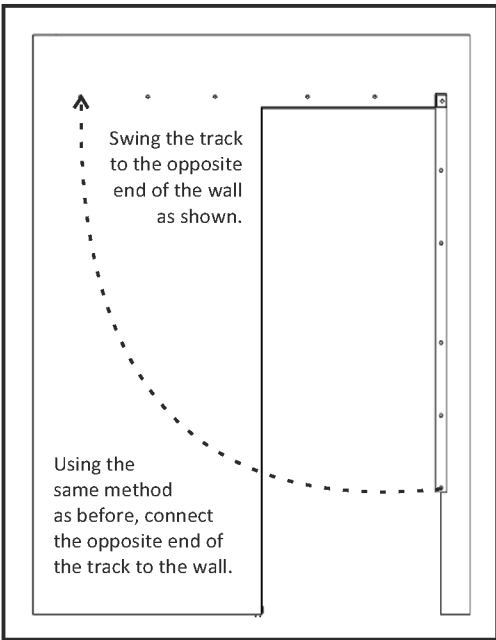

## Optional Accessories

Track Connecting Plate  
1 each  
Part #6008C.\*

Door Guide "U"  
1 set  
Includes 2 "U" guides, 2 wood screws and 1 felt pad  
Part #6001U.\*

**NOTE:** Use the provided T-guide wood screws for U-guide installation.