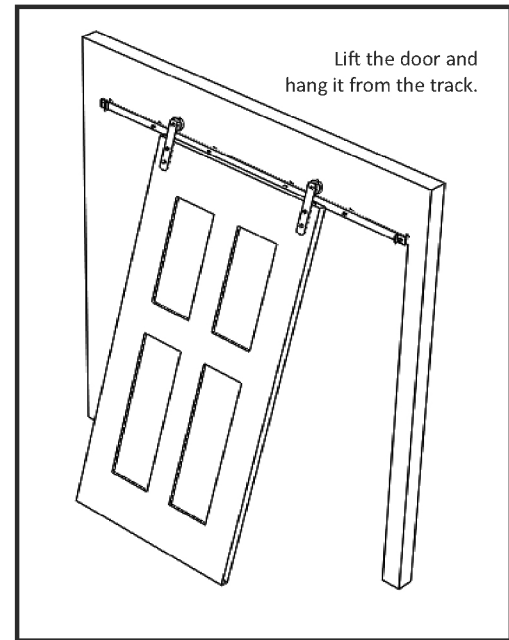

## Optional Accessories

Track Connecting Plate  
1 each  
Part #6008C.\*

Door Guide "U"  
1 set  
Includes 2 "U" guides, 2 wood screws and 1 felt pad  
Part #6001U.\*

**NOTE:** Use the provided T-guide wood screws for U-guide installation.

Sidewall Guide Bracket  
1 each  
Includes 1 bracket, 4 machine screws, 4 nuts and 1 felt pad  
Part #6001SW.\*

**NOTE:** Use the provided T-guide wood screws for side wall guide installation.

MP Soft Stop  
1 set  
Includes 2 Soft Stop mechanisms, 2 triggers and 4 wood screws  
Part #6008SOFT11 (4'-7" track)  
Part #6008SOFT17 (8'+ track)