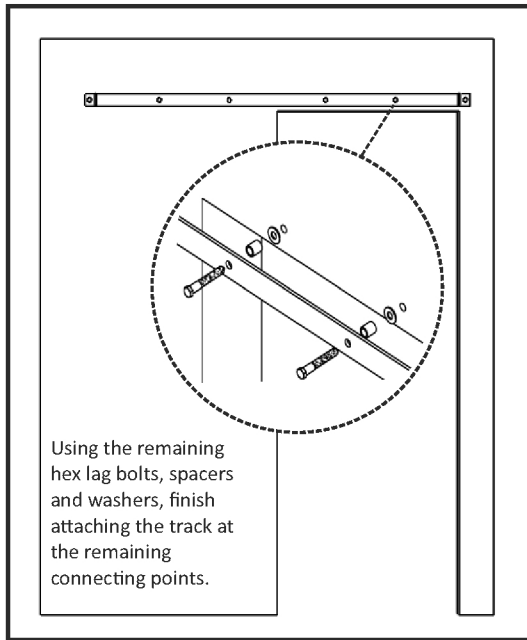

## Optional Accessories

Track Connecting Plate  
1 each  
Part #6008C.\*

Door Guide "U"  
1 set  
Includes 2 "U" guides, 2 wood screws and 1 felt pad  
Part #6001U.\*

**NOTE:** Use the provided T-guide wood screws for U-guide installation.

Sidewall Guide Bracket  
1 each  
Includes 1 bracket, 4 machine screws, 4 nuts and 1 felt pad  
Part #6001SW.\*

**NOTE:** Use the provided T-guide wood screws for side wall guide installation.

MP Soft Stop  
1 set  
Includes 2 Soft Stop mechanisms, 2 triggers and 4 wood screws  
Part #6008SOFT11 (4'-7" track)  
Part #6008SOFT17 (8'+ track)