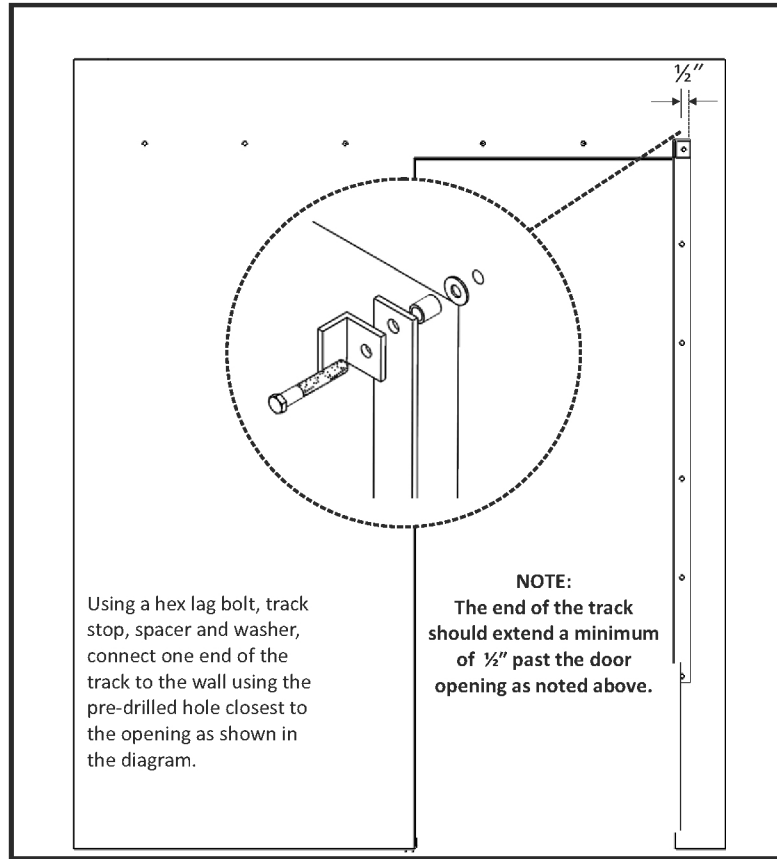

# Track Installation

## Optional Accessories

Track Connecting Plate  
1 each  
Part #6008C.\*

Door Guide "U"  
1 set  
Includes 2 "U" guides, 2 wood screws and 1 felt pad  
Part #6001U.\*

**NOTE:** Use the provided T-guide wood screws for U-guide installation.

Sidewall Guide Bracket  
1 each  
Includes 1 bracket, 4 machine screws, 4 nuts and 1 felt pad  
Part #6001SW.\*

**NOTE:** Use the provided T-guide wood screws for side wall guide installation.

MP Soft Stop  
1 set  
Includes 2 Soft Stop mechanisms, 2 triggers and 4 wood screws  
Part #6008SOFT11 (4'-7" track)  
Part #6008SOFT17 (8'+ track)